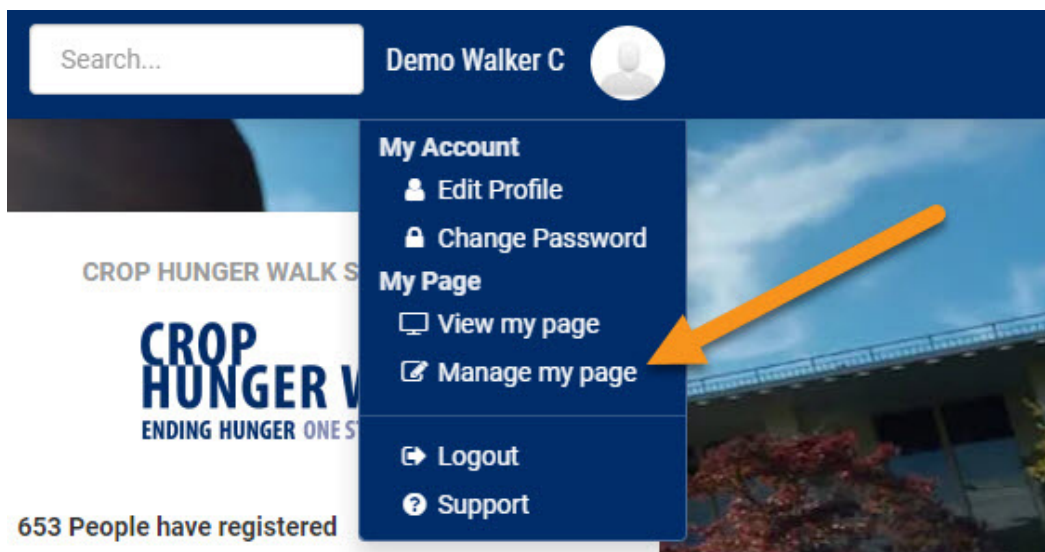

# LOGGING IN TO MANAGE YOUR PAGE AND FUNDRAISING

- 1 Go to [crophungerwalk.org](http://crophungerwalk.org). If you see your name in the upper right corner, great – you’re logged in. If not, click the “LOGIN” button and enter your credentials based on how you registered – via Facebook, Google, Twitter or with your email address.

- 2 Once you’re logged in, go to your name and avatar (now in the top right corner) and choose “Manage My Page”.

Now you have access to all your fundraising controls.